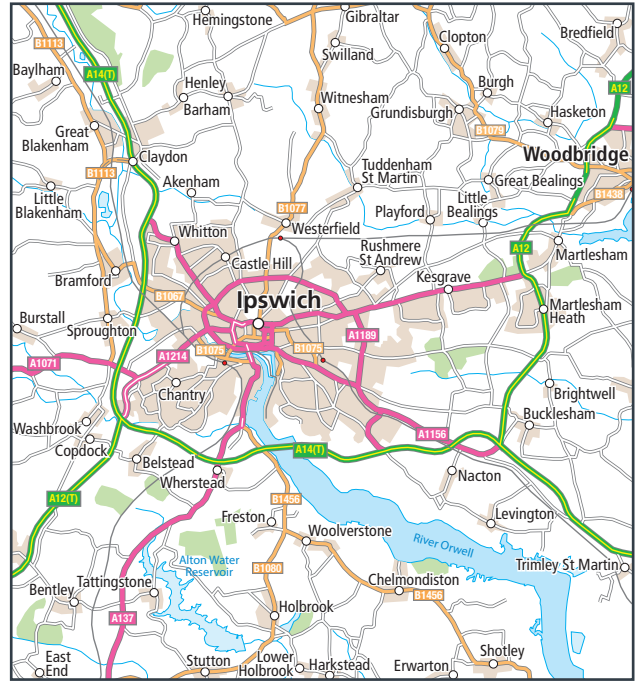

PRETTYS

FOR PEACE OF MIND

By Rail: Ipswich Station is only a 10 minute walk away or 5 minute taxi journey and has regular services to London Liverpool Street, Chelmsford, Colchester and Norwich.

By Road: Ipswich is on the A12, the main London to East Anglia route, and the A14, the east to west country road. The most direct route to our office is via the A14 leaving at Junction 56, Wherstead Interchange. Join the A137 signposted Town Centre and travel for 0.8 miles. At the roundabout take the 2nd exit onto Hawes Street. Continue over the next roundabout and at the following one take the 1st exit onto Vernon Street, still A137. Cross the river and take the 2nd exit at both roundabouts onto Star Lane. Take the first left onto St Peter's Street and then left again onto Cutler Street. Our office is on your left in St Vincent House.

On Arrival: There is limited parking at the office, before your visit, please contact our reception on 01473 232 121 to check availability.

Prettys Solicitors LLP

6th Floor, St Vincent House, 1 Cutler Street, Ipswich, Suffolk IP1 1UQ

T: 01473 232 121 | E: enquiry@prettys.co.uk | prettys.co.uk